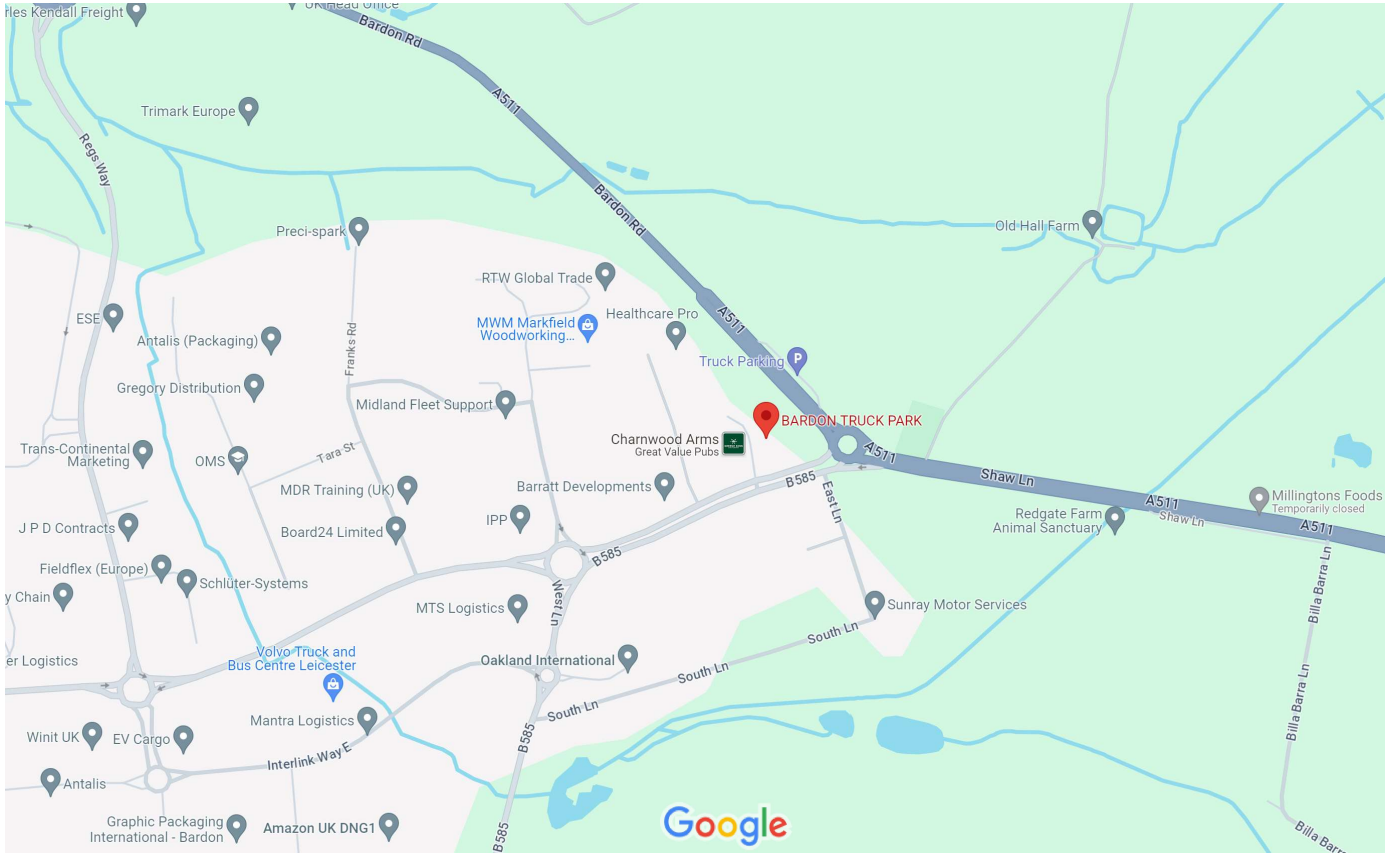

Google Maps BARDON TRUCK PARK

Map data ©2023 100 m